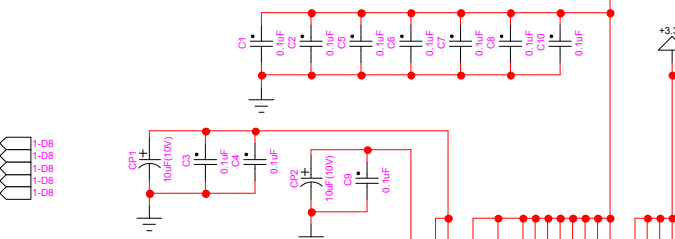

PC/104

Ethernet

3.3V

EEPROM

Power LED

Atmark Techno, Inc.	
Name : LAN9118 Ext. Board	
Page : 1/1	
Rev. : A	
Date : 2011/07/11	