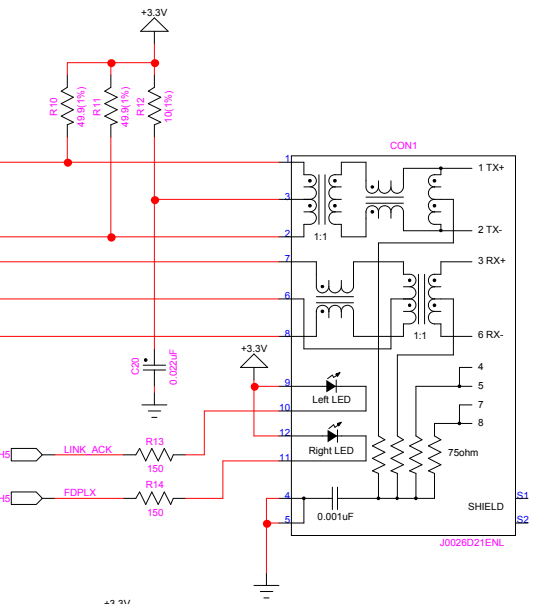

PC/104

Ethernet

3.3V

EEPROM

Power LED

Atmark Techno, Inc.	
Name : LAN9118 Ext. Board	
Page : 1/1	
Rev. : A	
Date : 2011/07/11	