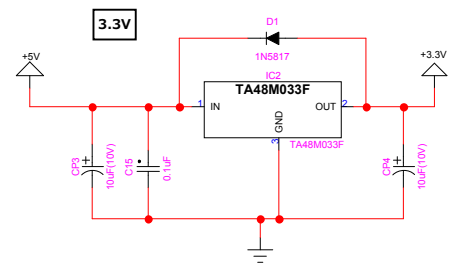

PC/104

Ethernet

3.3V

EEPROM

Power LED

Atmark Techno, Inc.	
Name : LAN9118 Ext. Board	
Page : 1/1	
Rev. : A	
Date : 2011/07/11	