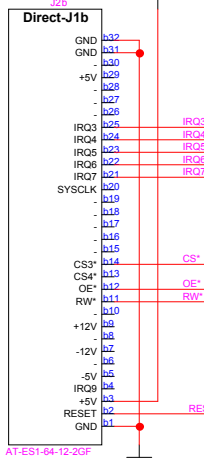

PC/104

Ethernet

3.3V

EEPROM

Power LED

Atmark Techno, Inc.	
Name : LAN9118 Ext. Board	
Page : 1/1	
Rev. : A	
Date : 2011/07/11	