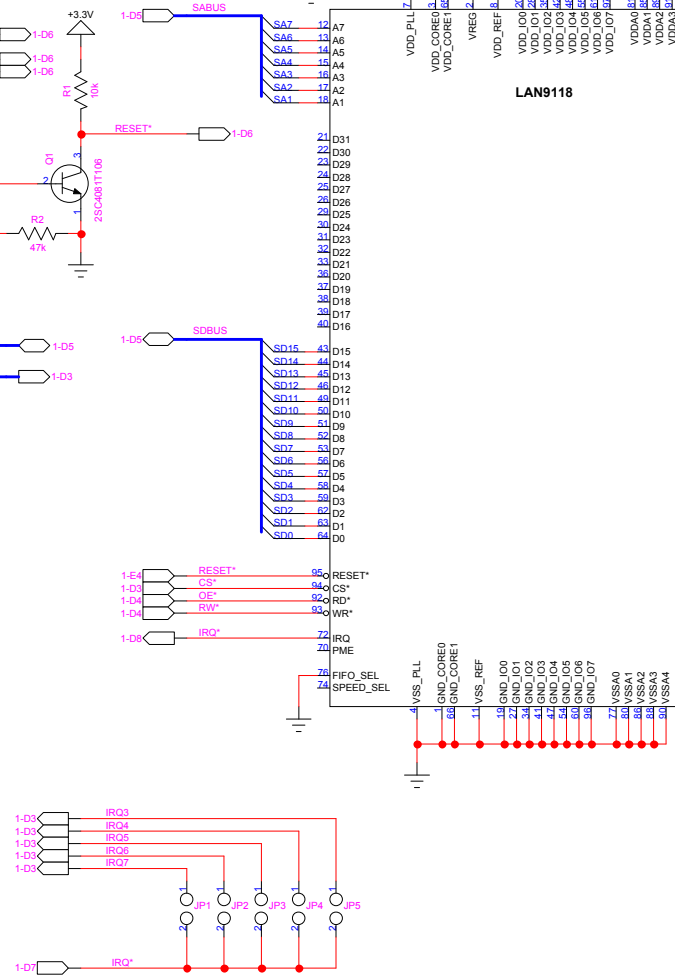

PC/104

Ethernet

3.3V

EEPROM

Power LED

Atmark Techno, Inc.	
Name : LAN9118 Ext. Board	
Page : 1/1	
Rev. : A	
Date : 2011/07/11	