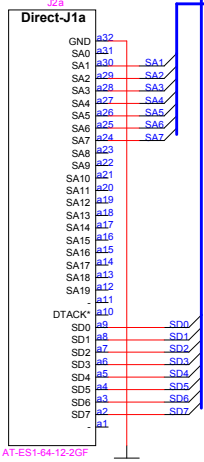

PC/104

Ethernet

3.3V

EEPROM

Power LED

Atmark Techno, Inc.	
Name : LAN9118 Ext. Board	
Page : 1/1	
Rev. : A	
Date : 2011/07/11	