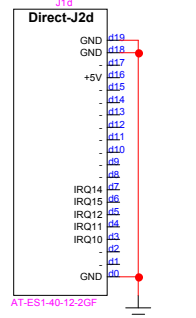

PC/104

Ethernet

3.3V

EEPROM

Power LED

Atmark Techno, Inc.	
Name : LAN9118 Ext. Board	
Page : 1/1	
Rev. : A	
Date : 2011/07/11	